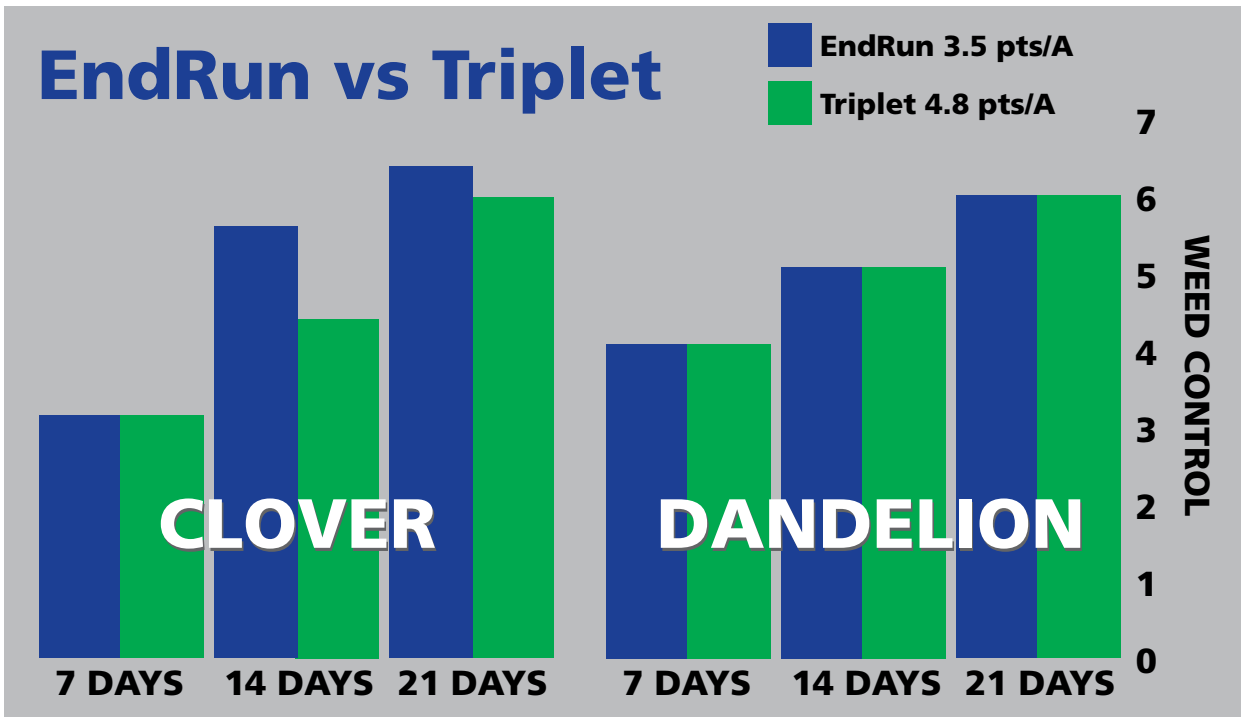

Research Trial: EndRun vs Triplet

Helena Chemical Company • 7664 Moore Rd • Memphis, TN 38120 • 901-752-4414 • www.helenachemical.com